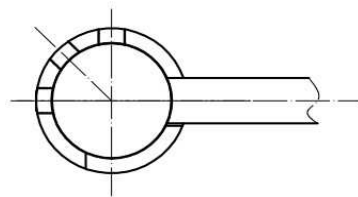

Size	A	C	L	H
1"	50.50	155.00	83.0	80.0
1 1/2"	50.50	155.00	66.0	88.0
2"	64.00	155.00	70.0	96.0
2 1/2"	77.50	155.00	80.0	116.0
3"	91.00	155.00	84.0	123.0
4"	119.00	155.00	98.0	135.0

Material List:

Item	Description	Material
1	Body	304/316/316L
2	Disc	304/316/316L
3	Seal	EPDM/Silion
4	Bolt	304
5	Plug	NBR
6	Nut	304
7	Handle	Plastic

FEATURES:

- Rated Pressure: PN1.0Mpa
- PED97/23/EC (CE0038) Approved.
- Inspection Testing:API598
- Working temperture: -40°C--150°C

Cangzhou Changyuan Fittings Co.,Ltd

Add:No.26 Shigang Road,Development Zone,Cangzhou ,Hebei,China Pc:061000

Http://www.con-well.com email:con-well@vip.163.com sale@con-well.com

3A Clamped Butterfly valve(卫生级3A快装蝶阀)

or

Direction (3 +1 holes)

Direction (4 +1 holes)

3A Clamped Butterfly valve

Size	A	C	L	H
1"	50.50	129.00	83.0	52.0
1 1/2"	50.50	129.00	66.0	59.0
2"	64.00	137.00	70.0	67.5
2 1/2"	77.50	137.00	80.0	82.0
3"	91.00	137.00	84.0	89.0
4"	119.00	147.00	98.0	101.6

Material

Item	Description	MATERIAL
1	Body	304/316/316L
2	Disc	304/316/316L
3	Seal	EPDM/Silion
4	Boit	304
5	Plug	NBR
6	Nut	304
7	Muti-position Handle	304(3 or 4 holes)

FEATURES:

- Rated Pressure: PN1.0Mpa
- PED97/23/EC (CE0038) Approved.
- Inspection Testing:API598
- Working temperture: -40℃--150℃