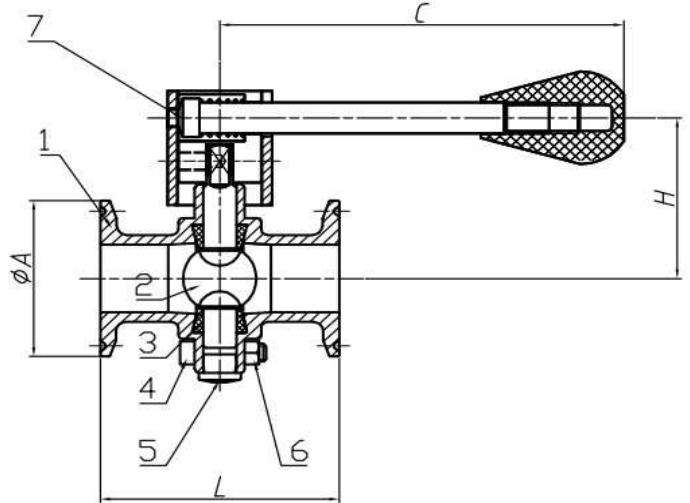

Size	A	C	L	H
1"	50.50	155.00	83.0	80.0
1 1/2"	50.50	155.00	66.0	88.0
2"	64.00	155.00	70.0	96.0
2 1/2"	77.50	155.00	80.0	116.0
3"	91.00	155.00	84.0	123.0
4"	119.00	155.00	98.0	135.0

Material List:

Item	Description	Material
1	Body	304/316/316L
2	Disc	304/316/316L
3	Seal	EPDM/Silion
4	Bolt	304
5	Plug	NBR
6	Nut	304
7	Handle	Plastic

FEATURES:

- Rated Pressure: PN1.0Mpa
- PED97/23/EC (CE0038) Approved.
- Inspection Testing:API598
- Working temperture: -40°C--150°C

Cangzhou Changyuan Fittings Co.,Ltd

Add:No.26 Shigang Road,Development Zone,Cangzhou ,Hebei,China Pc:061000

Http://www.con-well.com email:con-well@vip.163.com sale@con-well.com

3A Clamped Butterfly valve(卫生级3A快装蝶阀)

or

Direction (3 +1 holes)

Direction (4 +1 holes)

3A Clamped Butterfly valve

Size	A	C	L	H
1"	50.50	129.00	83.0	52.0
1 1/2"	50.50	129.00	66.0	59.0
2"	64.00	137.00	70.0	67.5
2 1/2"	77.50	137.00	80.0	82.0
3"	91.00	137.00	84.0	89.0
4"	119.00	147.00	98.0	101.6

Material

Item	Description	MATERIAL
1	Body	304/316/316L
2	Disc	304/316/316L
3	Seal	EPDM/Silion
4	Boit	304
5	Plug	NBR
6	Nut	304
7	Muti-position Handle	304(3 or 4 holes)

FEATURES:

- Rated Pressure: PN1.0Mpa
- PED97/23/EC (CE0038) Approved.
- Inspection Testing:API598
- Working temperture: -40℃--150℃