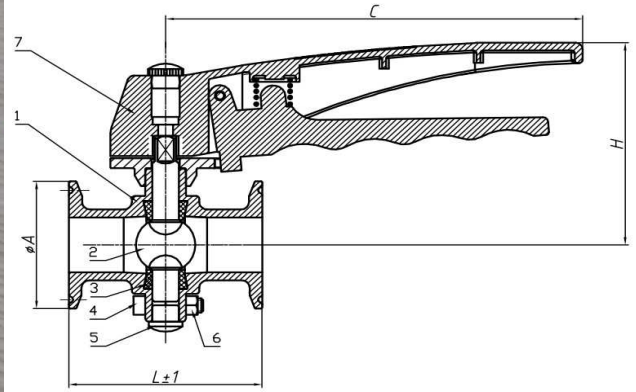

Cangzhou Changyuan Fittings Co.,Ltd

Add:No.26 Shigang Road,Development Zone,Cangzhou ,Hebei,China Pc:061000

Http://www.con-well.com email:con-well@vip.163.com sale@con-well.com

3A Clamped Butterfly valve(卫生级3A快装蝶阀)

Size	A	C	L	H
1"	50.50	155.00	83.0	80.0
1 1/2"	50.50	155.00	66.0	88.0
2"	64.00	155.00	70.0	96.0
2 1/2"	77.50	155.00	80.0	116.0
3"	91.00	155.00	84.0	123.0
4"	119.00	155.00	98.0	135.0

Material List:

Item	Description	Material
1	Body	304/316/316L
2	Disc	304/316/316L
3	Seal	EPDM/Silion
4	Bolt	304
5	Plug	NBR
6	Nut	304
7	Handle	Plastic

Http://www.con-well.com email:con-well@vip.163.com sale@con-well.com

3A Clamped Butterfly valve(卫生级3A快装蝶阀)

or

Direction (3 +1 holes)

Direction (4 +1 holes)

3A Clamped Butterfly valve

Size	A	C	L	H
1"	50.50	129.00	83.0	52.0
1 1/2"	50.50	129.00	66.0	59.0
2"	64.00	137.00	70.0	67.5
2 1/2"	77.50	137.00	80.0	82.0
3"	91.00	137.00	84.0	89.0
4"	119.00	147.00	98.0	101.6

Material

Item	Description	MATERIAL
1	Body	304/316/316L
2	Disc	304/316/316L
3	Seal	EPDM/Silion
4	Boit	304
5	Plug	NBR
6	Nut	304
7	Muti-position Handle	304(3 or 4 holes)

FEATURES:

- Rated Pressure: PN1.0Mpa
- PED97/23/EC (CE0038) Approved.
- Inspection Testing:API598
- Working temperture: -40℃--150℃